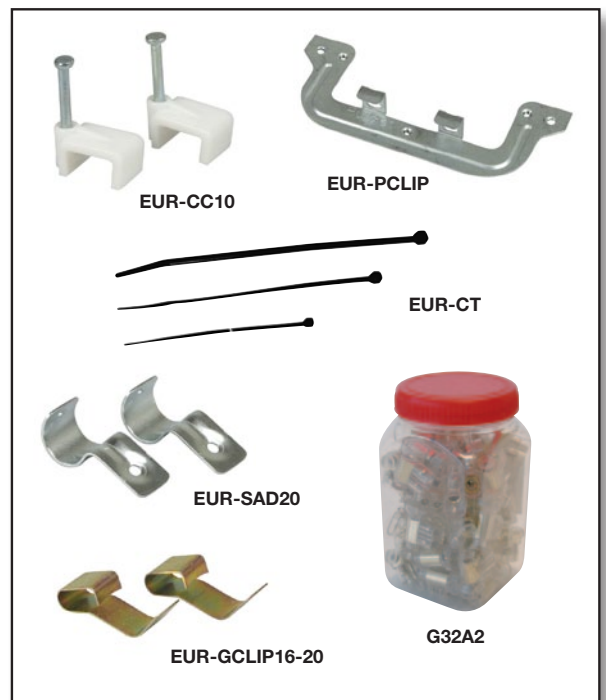

Cable Installation Accesories

Product Description & Specifications:

The Eureka range of cable installation products are a complete range to help with the installation and fixing of cables as well as bakelite products

Range includes -

- Cable clips
- Cable connectors
- Plaster clips and wall mounting brackets for GPO,S
- Zinc plated saddles
- Girder clips
- Cable glands
- Cable ties

Part no.	Description
EUR-CC10	Cable clip to suit 1.5mm TPS per 500
EUR-CC12	Cable clip to suit 2.5mm TPS per 500
EUR-G32A1	Single screw 32A cable connector per 100
EUR-G32A2	Double screw 32A cable connector per 50
EUR-PCLIP	Plaster clip
EUR-155HV/N	Mounting bracket c/w fixing nails to suit plaster / stud walls
EUR-SAD16	16mm zinc plated single sided saddle per 100 pack
EUR-SAD20	20mm zinc plated single sided saddle per 100 pack
EUR-SAD25	25mm zinc plated single sided saddle per 100 pack
EUR-SAD32	32mm zinc plated single sided saddle per 50 pack
EUR-GCLIP8-13	Girder clips 8-13mm per 100 pack
EUR-GCLIP16-20	Girder clips 16-20mm per 100 pack
EUR-GCLIP25-32	Girder clips 25-32mm per 100 pack

Cable Ties

Black weather resistant or natural. Natural ties have operating temp of -10° to 85° C.

For larger sizes or stainless steel please enquire

Part no.	Colour	Length x Width	Pack Size
CT102	natural	100 x 2.5	100
CT102B	black	100 x 2.5	100
CT143	natural	150 x 3.6	100
CT143B	black	150 x 3.6	100
CT200M	natural	200 x 3.2	100
CT200MB	black	200 x 3.2	100
CT280	natural	300 x 4.8	100
CT280B	black	300 x 4.8	100
CT370	natural	385 x 4.8	100
CT370B	black	385 x 4.8	100
CT432	natural	432 x 4.8	100
CT432B	black	432 x 4.8	100

Nylon Cable Glands

IP68. AS 1939 -1990

Part no.	Thread	Cable Range	Pack Qty
M12	M12	4-6mm	100
M16	M16	5-10mm	50
M20	M20	10-14mm	40
M25	M25	13-18mm	20
M32	M32	18-25mm	15
M40	M40	22-32mm	6
M50	M50	30-38mm	3
M63	M63	34-44mm	2